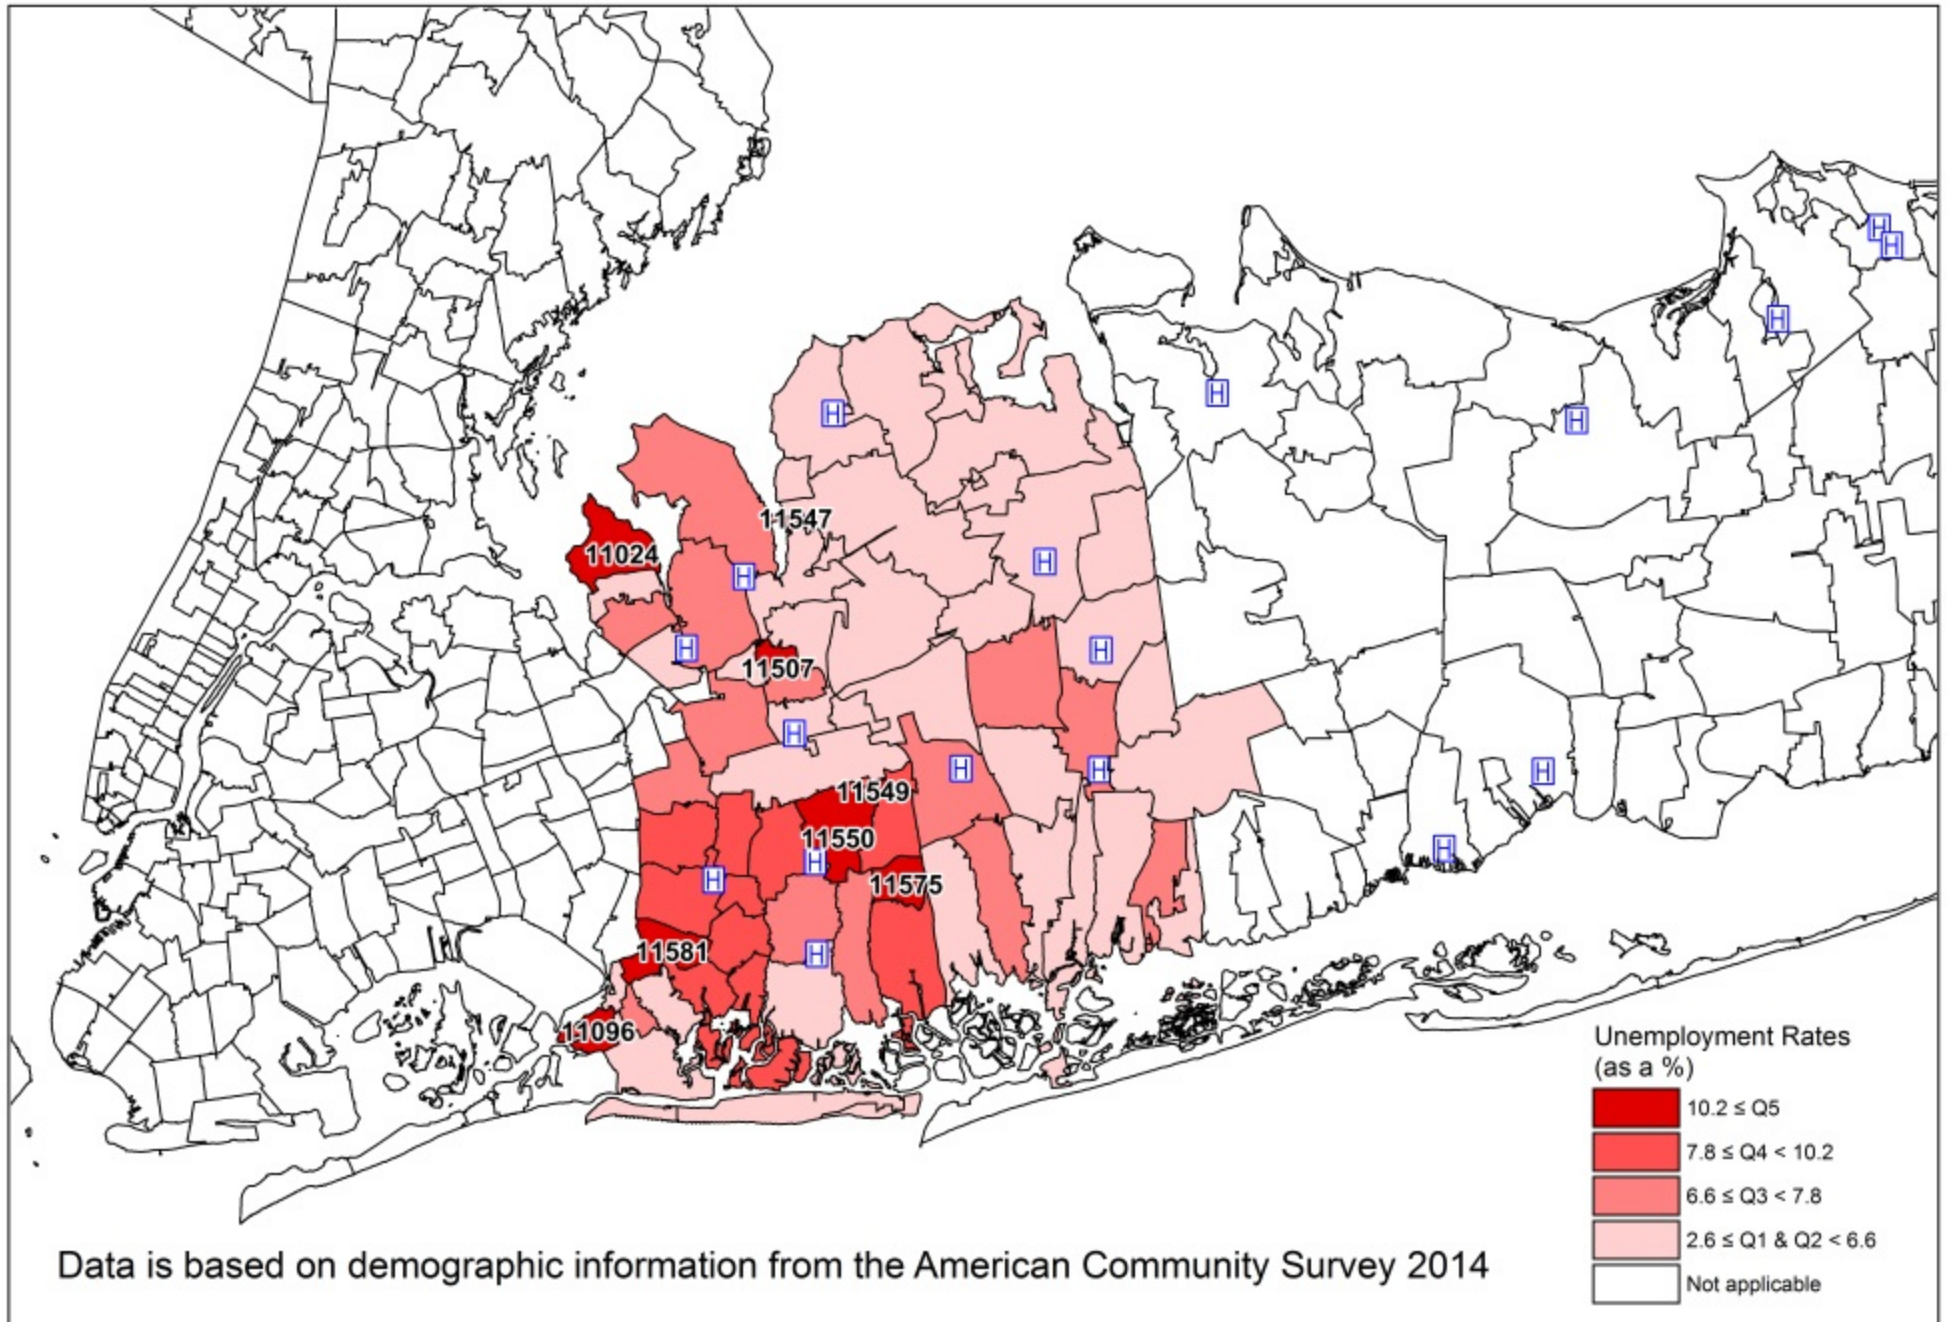

Quintile of Unemployment Rates for Nassau County

Nassau County Rate: 7.1